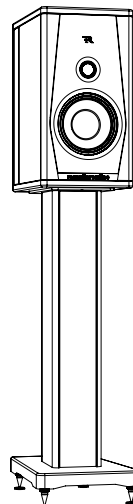

Finiš	Maloprodajna cijena s PDV-om

High Gloss Black or Satin Natural Walnut	€ 5.510,00

Premium Leather or Custom High-Gloss or Satin Color	€ 5.980,00

Carbon Fiber (real carbon fiber, no wrap)	€ 6.650,00